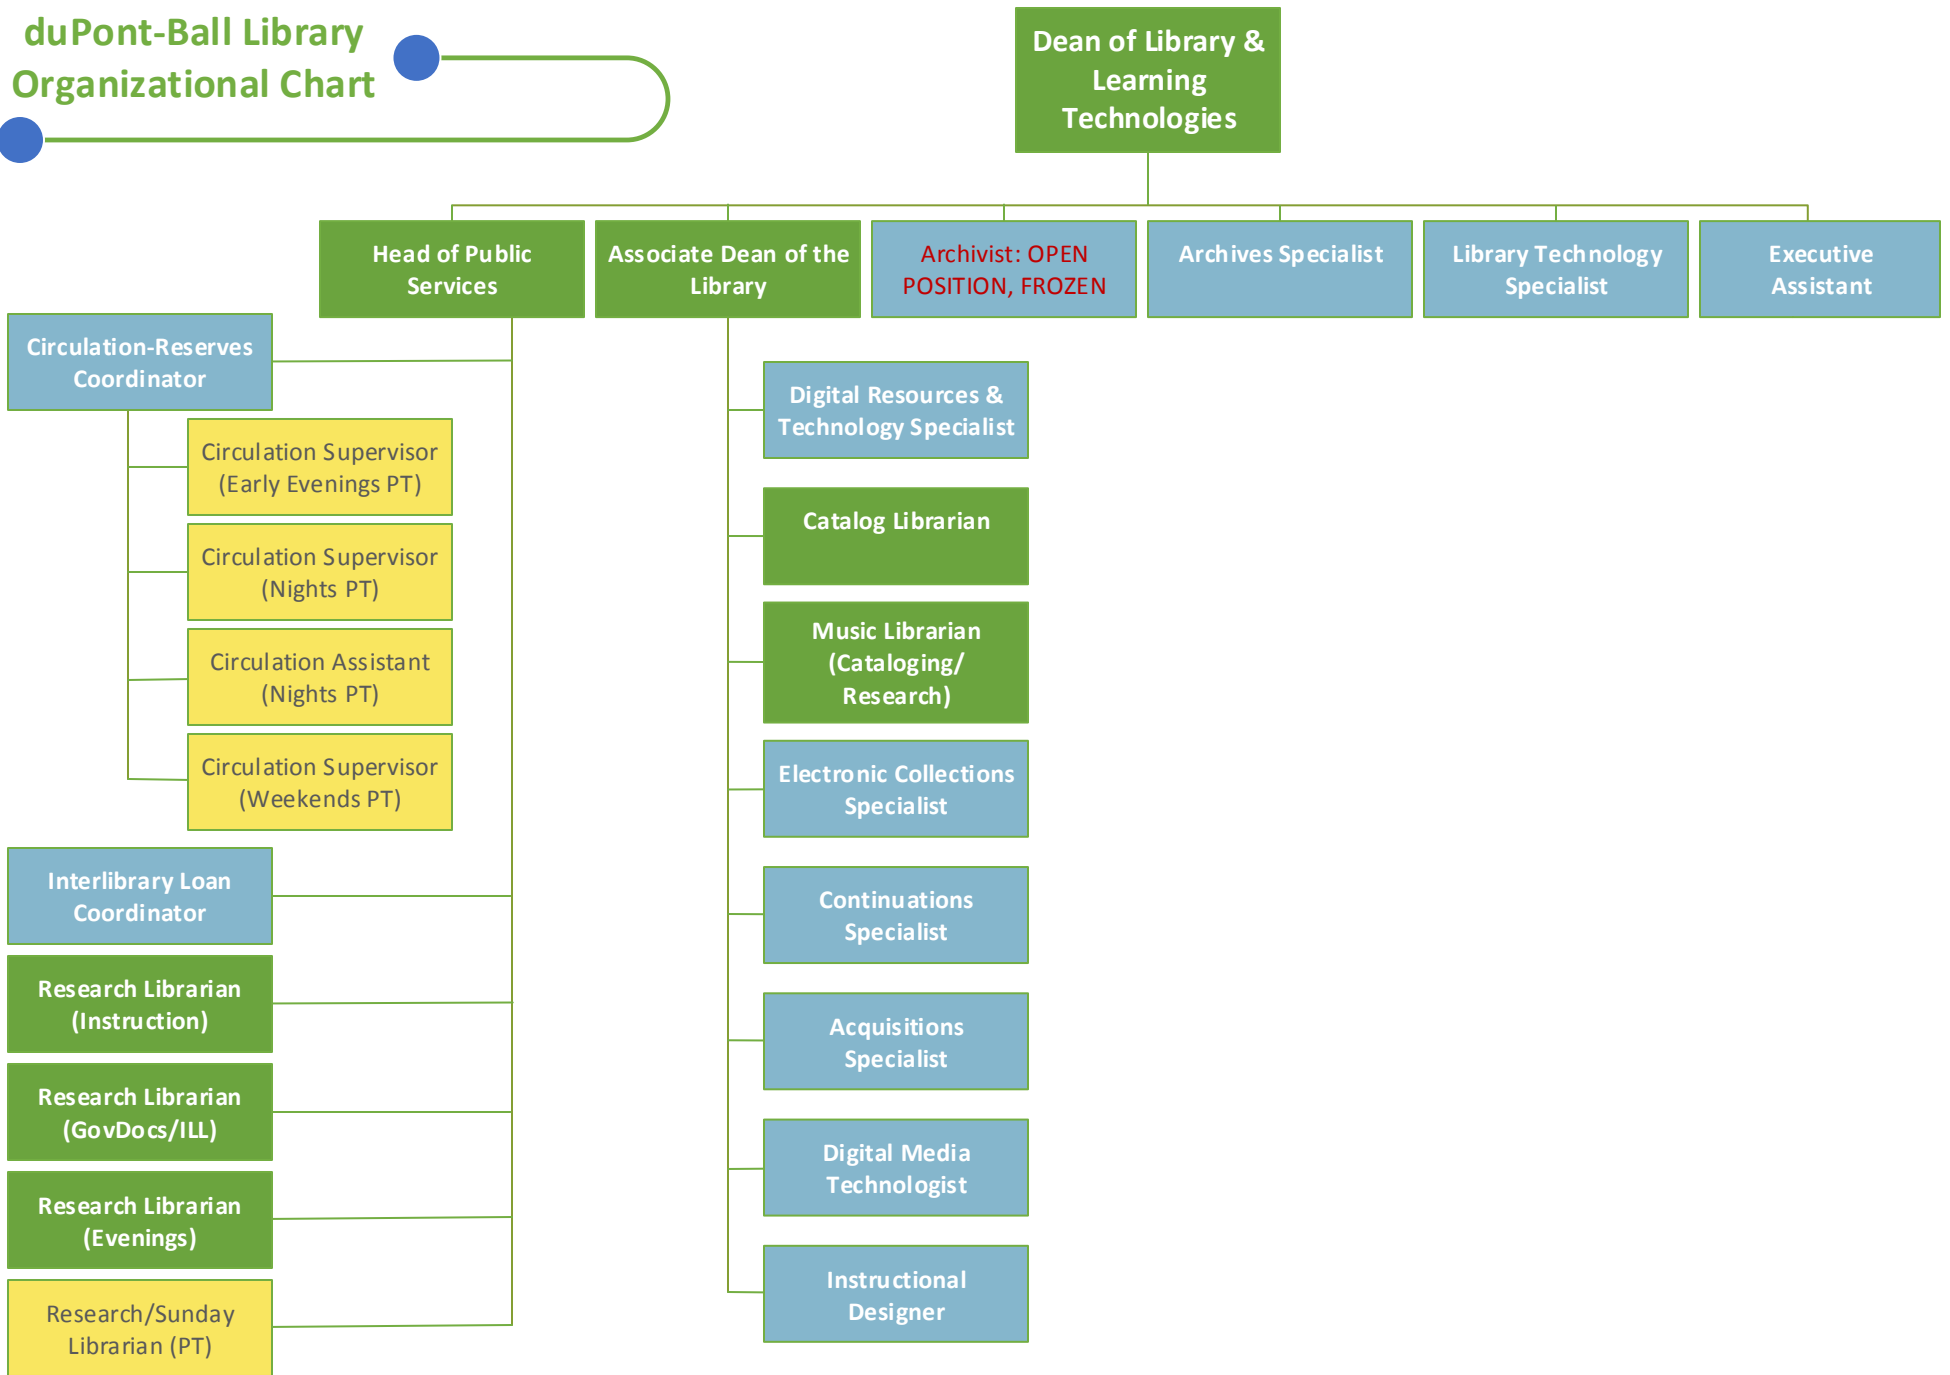

# duPont-Ball Library Organizational Chart

Green: Faculty

Blue: FT Staff

Yellow: PT Staff