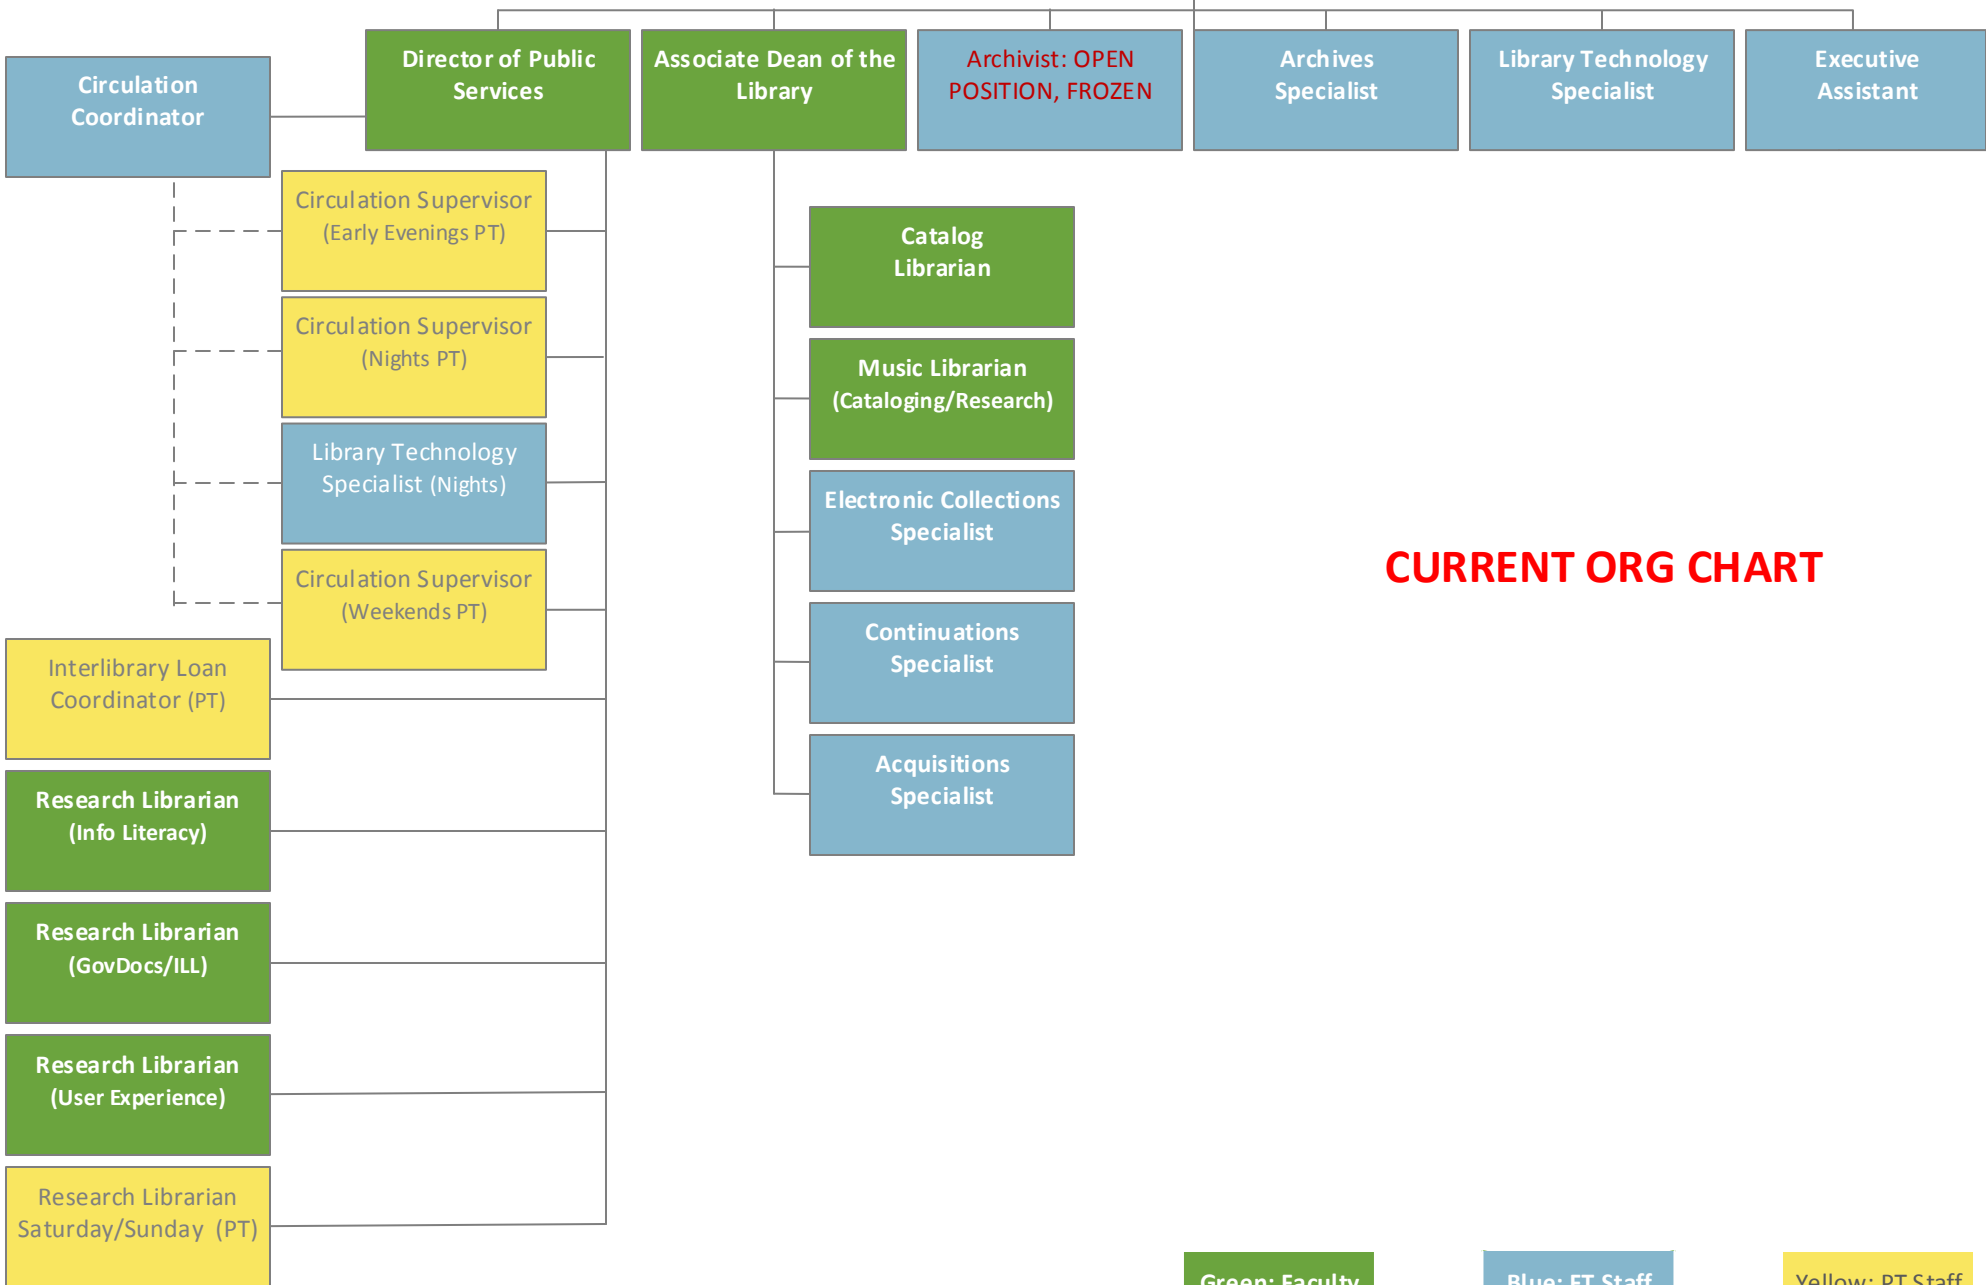

duPont-Ball Library Organizational Chart

**Dean of Library &
Learning
Technologies**

CURRENT ORG CHART

Green: Faculty

Blue: FT Staff

Yellow: PT Staff